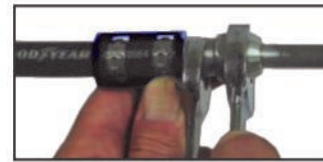

# Easy Assembly

Repair lines in minutes.

It's as simple  
as 1, 2, 3!

**1** Place clamps into clamp holder; insert onto hose

**2** Push adapter into hose; crimp clamps with clamp pliers

**3** Tighten compression union onto aluminum line