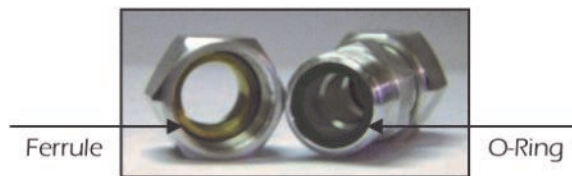

AC70 A/C Block Off Kit

- Fast, affordable solution for blocking off failed rear A/C components

Double Seal Technology