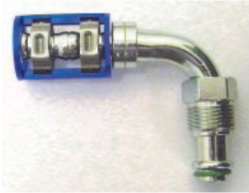

AC090606 #6 Hose to #6 90° 5/8-18 Female O-Ring w/Schrader Valve (1)
AC090808 #8 Hose to #8 90° 3/4-16 Female O-Ring w/Schrader Valve (1)
AC091010 #10 Hose to #10 90° 7/8-14 Female O-Ring w/Schrader Valve (1)

AC210606 #6 Hose to #6 Straight 5/8-18 Male O-Ring (1)
AC210808 #8 Hose to #8 Straight 3/4-18 Male O-Ring (1)
AC211010 #10 Hose to #10 Straight 7/8-18 Male O-Ring (1)

AC220606 #6 Hose to #6 45° 5/8-18 Male O-Ring (1)
AC220608 #6 Hose to #8 45° 3/4-18 Male O-Ring (1)
AC220806 #8 Hose to #6 45° 5/8-18 Male O-Ring (1)
AC220808 #8 Hose to #8 45° 3/4-18 Male O-Ring (1)
AC221010 #10 Hose to #10 45° 7/8-18 Male O-Ring (1)

Parts List

**S.U.R.&R.
Part #**

Description (pieces per package)

AC230808 #8 Hose to #8 90° 3/4-18 Male O-Ring (1)
AC231010 #10 Hose to #10 90° 7/8-18 Male O-Ring (1)

AC250606 #6 Hose to #6 Straight 5/8-18 Male Insert O-Ring (1)
AC250808 #8 Hose to #8 Straight 3/4-16 Male Insert O-Ring (1)
AC251010 #10 Hose to #10 Straight 7/8-14 Male Insert O-Ring (1)