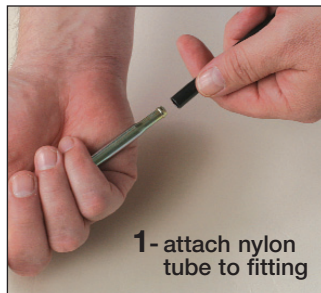

Easy Installation

Typical installations can be completed in less than 5 minutes.

**It's as simple
as 1, 2, 3!**

S.U.R.&R.

For sales or technical information, please contact us at:

Phone: 800.390.3996 or 330.745.3300
1969 S. Main Street • Akron, Ohio 44301
Email: info@fuelsender.com • www.fuelsender.com

Made in USA

Warranty: SUR&R does not represent or warranty any product not used for its intended purpose or that is not properly installed.