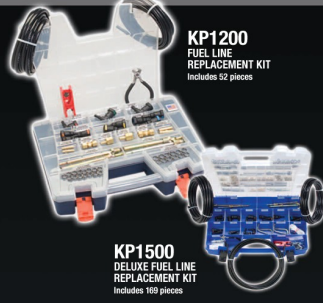

KP1500
DELUXE FUEL LINE REPLACEMENT KIT
Includes 169 pieces